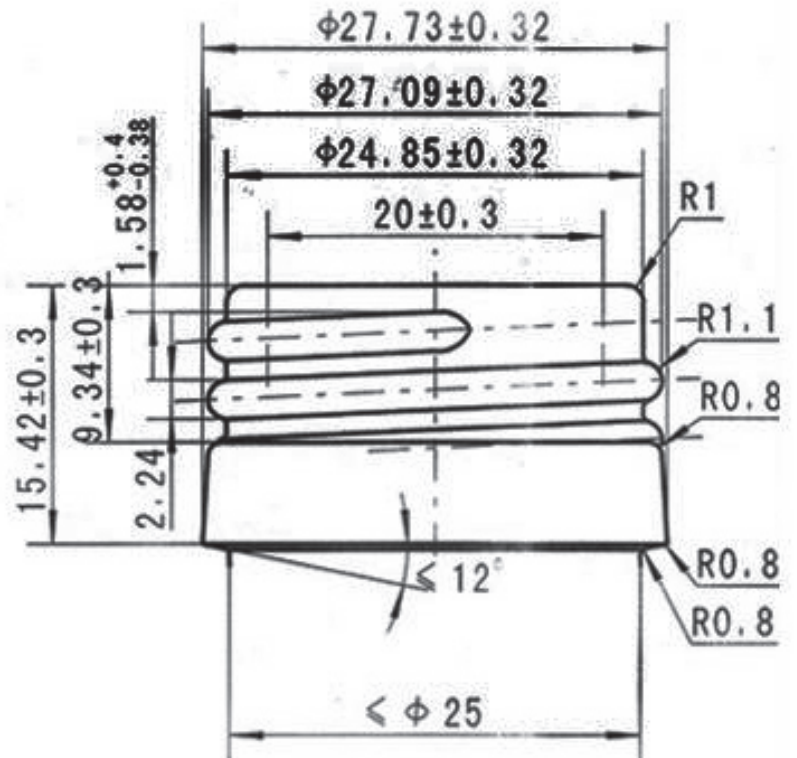

BORE DIAMETER FOR 5.0MM DOWN

Screw Pitch: 3.5mm  
 Screw Breadth: 2.24mm  
 Screw Thread: 2 natural into finish

2: 1

Mold No

月牙纹，均布

Filling Cap.:	30ml	DES'D by		REF. NO.:	440301
		Date:		DRG. NO.:	30ZIDA
Brimful Cap.:	35.5±3ml	CHK'D by		Material	Glass Bottle for Syrup, Type III
		Date:			Made of Soda-lime Silica Glass
Weight:	40g	APP'D by		eRRe Cam Şişe Ambalaj	
		Date:			