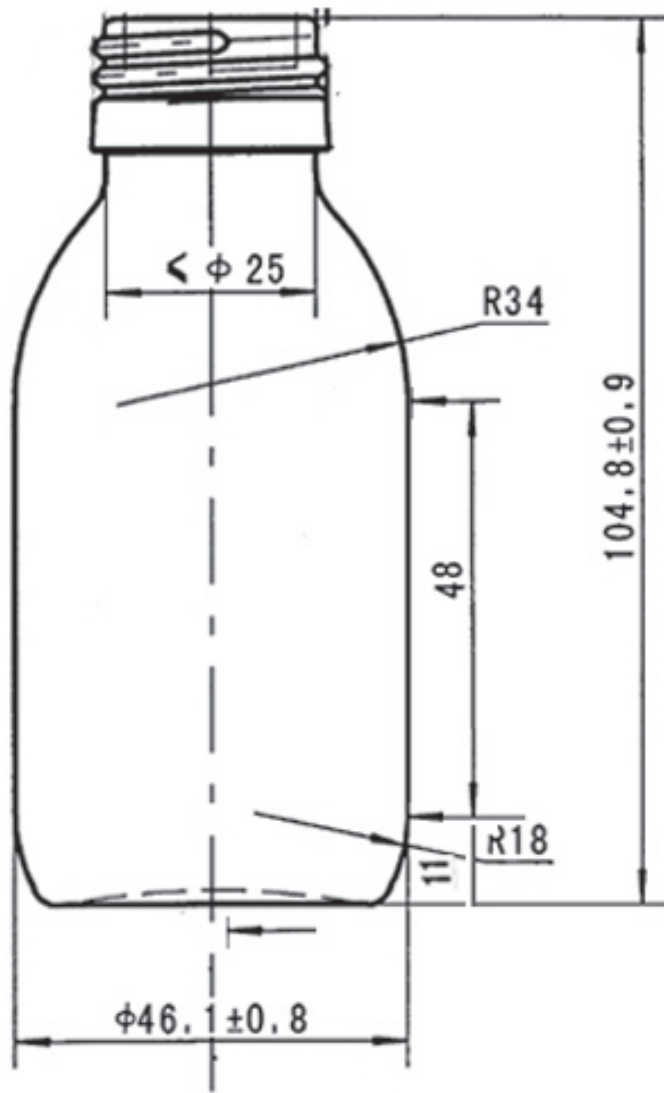

BORE DIAMETER FOR 5.0MM DOWN

Screw Pitch: 3.5mm  
 Screw Breadth: 2.24mm  
 Screw Thread: 2 natural into finish

Filling Cap.:	100ml	DES'D by		REF. NO.:	441001
		Date:		DRG. NO.:	100mlZD
Brimful Cap.:	108±3ml	CHK'D by		Material	Glass Bottle for Syrup, Type III
		Date:			Made of Soda-lime Silica Glass
Weight:	≈ 72g	APP'D by		<i>eRRe</i> Cam Şişe Ambalaj	
		Date:			