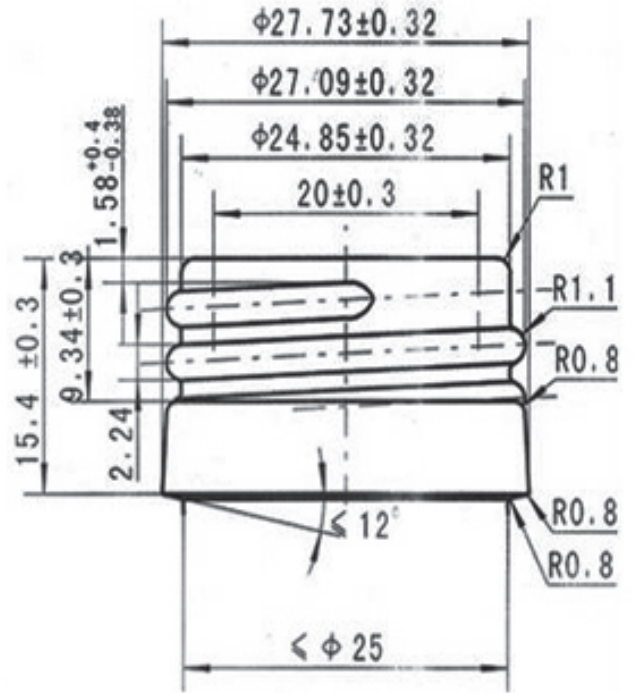

BORE DIAMETER FOR 5.0MM DOWN

Screw Pitch: 3.5mm  
 Screw Breadth: 2.24mm  
 Screw Thread: 2 natural into finish

Filling Cap.:	100ml	DES'D by		REF. NO.:	441001
		Date:		DRG. NO.:	100mlZD
Brimful Cap.:	108±3ml	CHK'D by		Material	Glass Bottle for Syrup, Type III
		Date:			Made of Soda-lime Silica Glass
Weight:	≈ 72g	APP'D by		<i>eRRe</i> Cam Şişe Ambalaj	
		Date:			